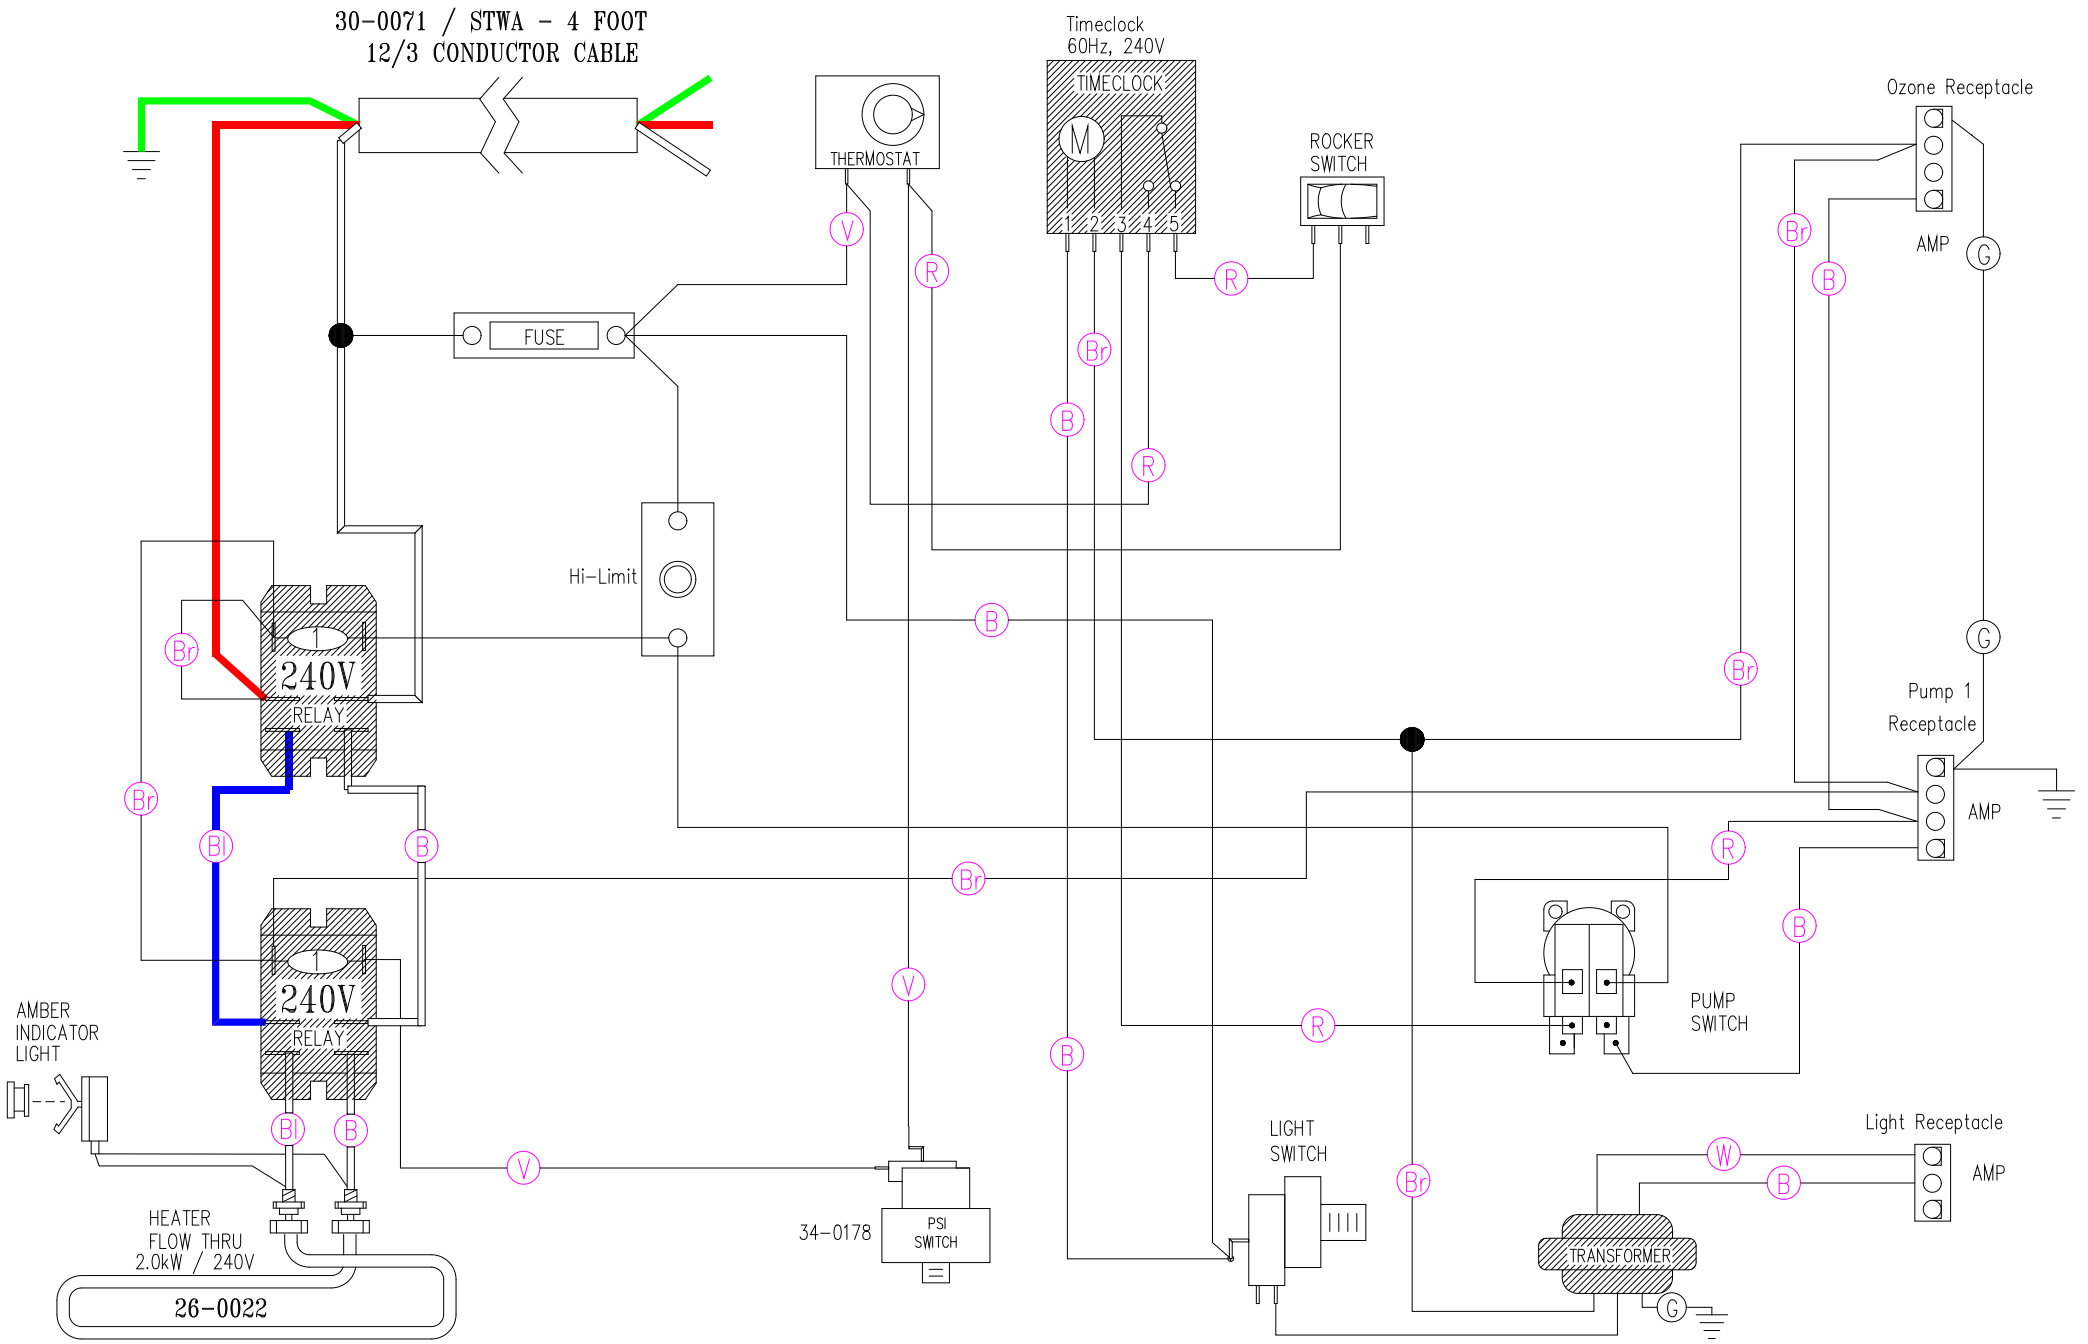

30-0071 / STWA - 4 FOOT
12/3 CONDUCTOR CABLE

HYDRO-QUIP
CORONA, CA 909.273.7575

Manufacture Notes: (1) ON RELAY INDICATES CAPACITOR.

Dwg. No.
200T0-ADKQ-H

Drawn
BH

Rev
0

Wire Color Code

B - Black	G - Green
Br - Brown	Bl - Blue
R - Red	V - Violet
O - Orange	W - White
Y - Yellow	Gr - Grey

SHADED COMPONENTS ARE 240V

Date
04.22.02

Diagram No.
1319